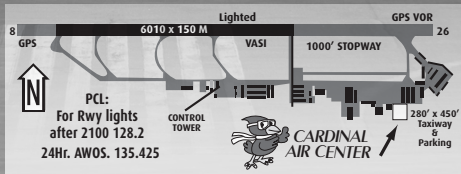

ATIS - 126.025

TOWER - 128.2*

GROUND - 121.8

*0700-2100 - Local time

Camarillo's Jet FBO

3.25 acre ramp, lighted, controlled and secure Jet parking... ready limo access

PCL: For Rwy lights after 2100 128.2

805.388.8694 24 Hr. AWOS. 135.425

N34-12.8° - W119-05.7°, VAR 14.5°, ELEV. 75 FT.